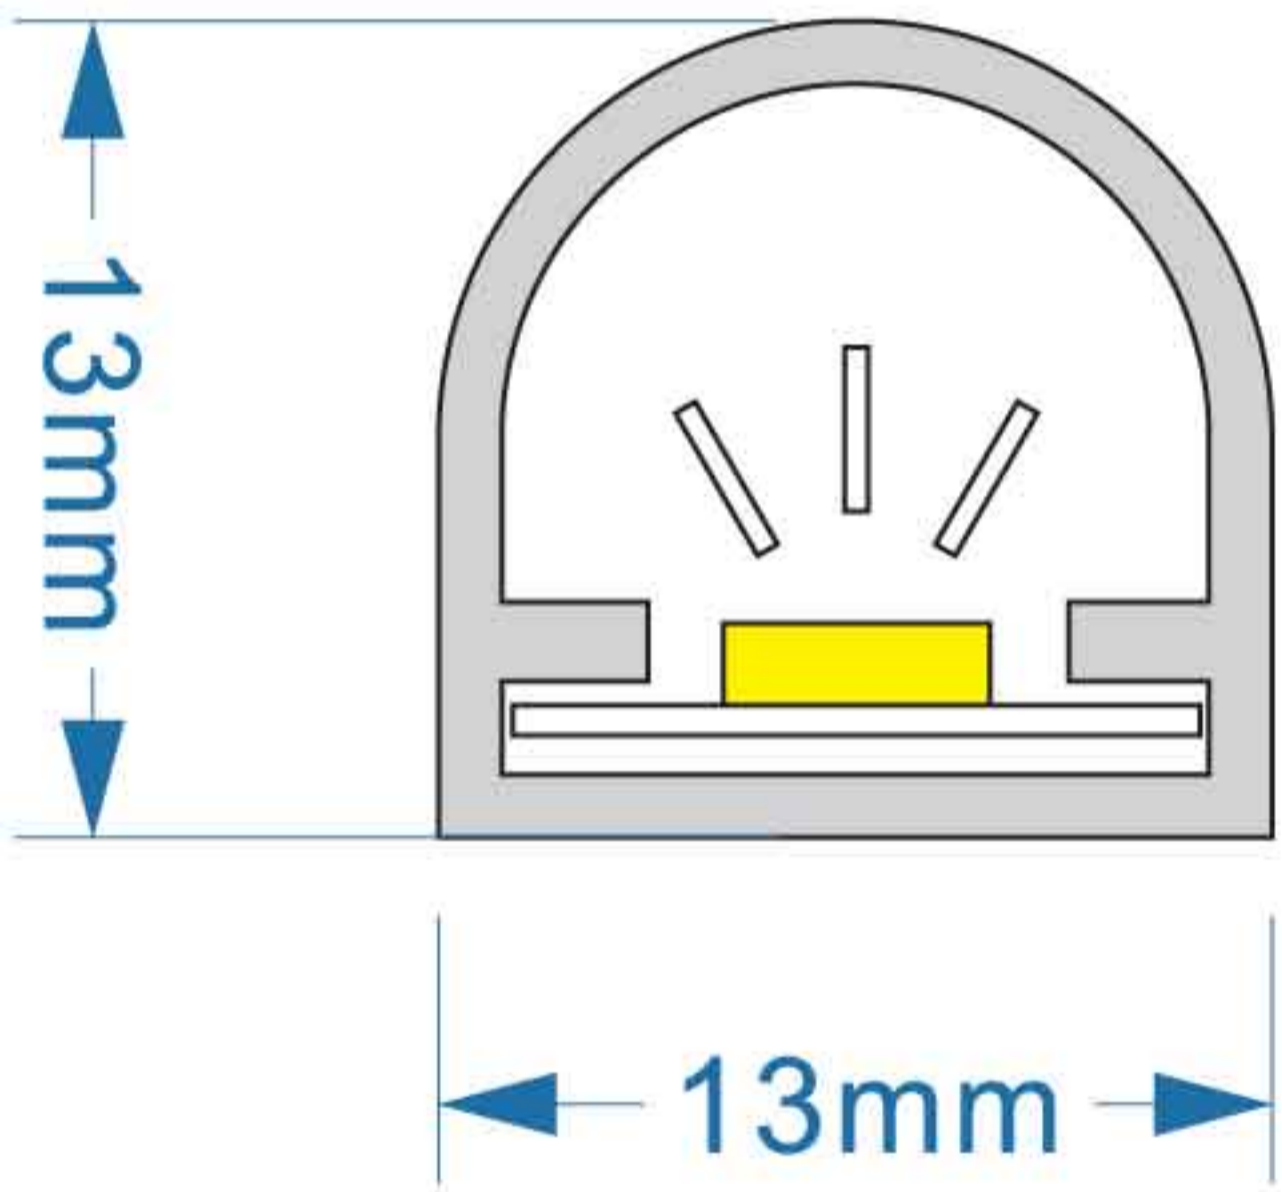

# LED Neon

LED NEON TUBE

## Vertical Bendable

Part#	Color	Length	Input	Power/Ft.	Mount Clips
07101	Daylight	16ft.	24vDC.	4.5w	16pcs
07102	Warm White	16ft.	24vDC.	4.5w	16pcs
07103	Red	16ft.	24vDC.	4.5w	16pcs
07104	Blue	16ft.	24vDC.	4.5w	16pcs
07105	Green	16ft.	24vDC.	4.5w	16pcs
07106	Orange	16ft.	24vDC.	4.5w	16pcs
07108	Yellow	16ft.	24vDC.	4.5w	16pcs

## Horizon Bendable

Part#	Color	Length	Input	Power/Ft.	Mount Clips
07201	Daylight	16ft.	24vDC.	4.5w	16pcs
07202	Warm White	16ft.	24vDC.	4.5w	16pcs
07203	Red	16ft.	24vDC.	4.5w	16pcs
07204	Blue	16ft.	24vDC.	4.5w	16pcs
07205	Green	16ft.	24vDC.	4.5w	16pcs
07206	Orange	16ft.	24vDC.	4.5w	16pcs
07208	Yellow	16ft.	24vDC.	4.5w	16pcs

**Length:** Default length is 16ft., Customized size can be 12-32ft

**Color:** Daylight, Warm White, Red, Blue, Green, Yellow, Orange

**UL/ULc:** UL/ULc listed as low voltage luminaire, 24v Input. 12v version available for special order