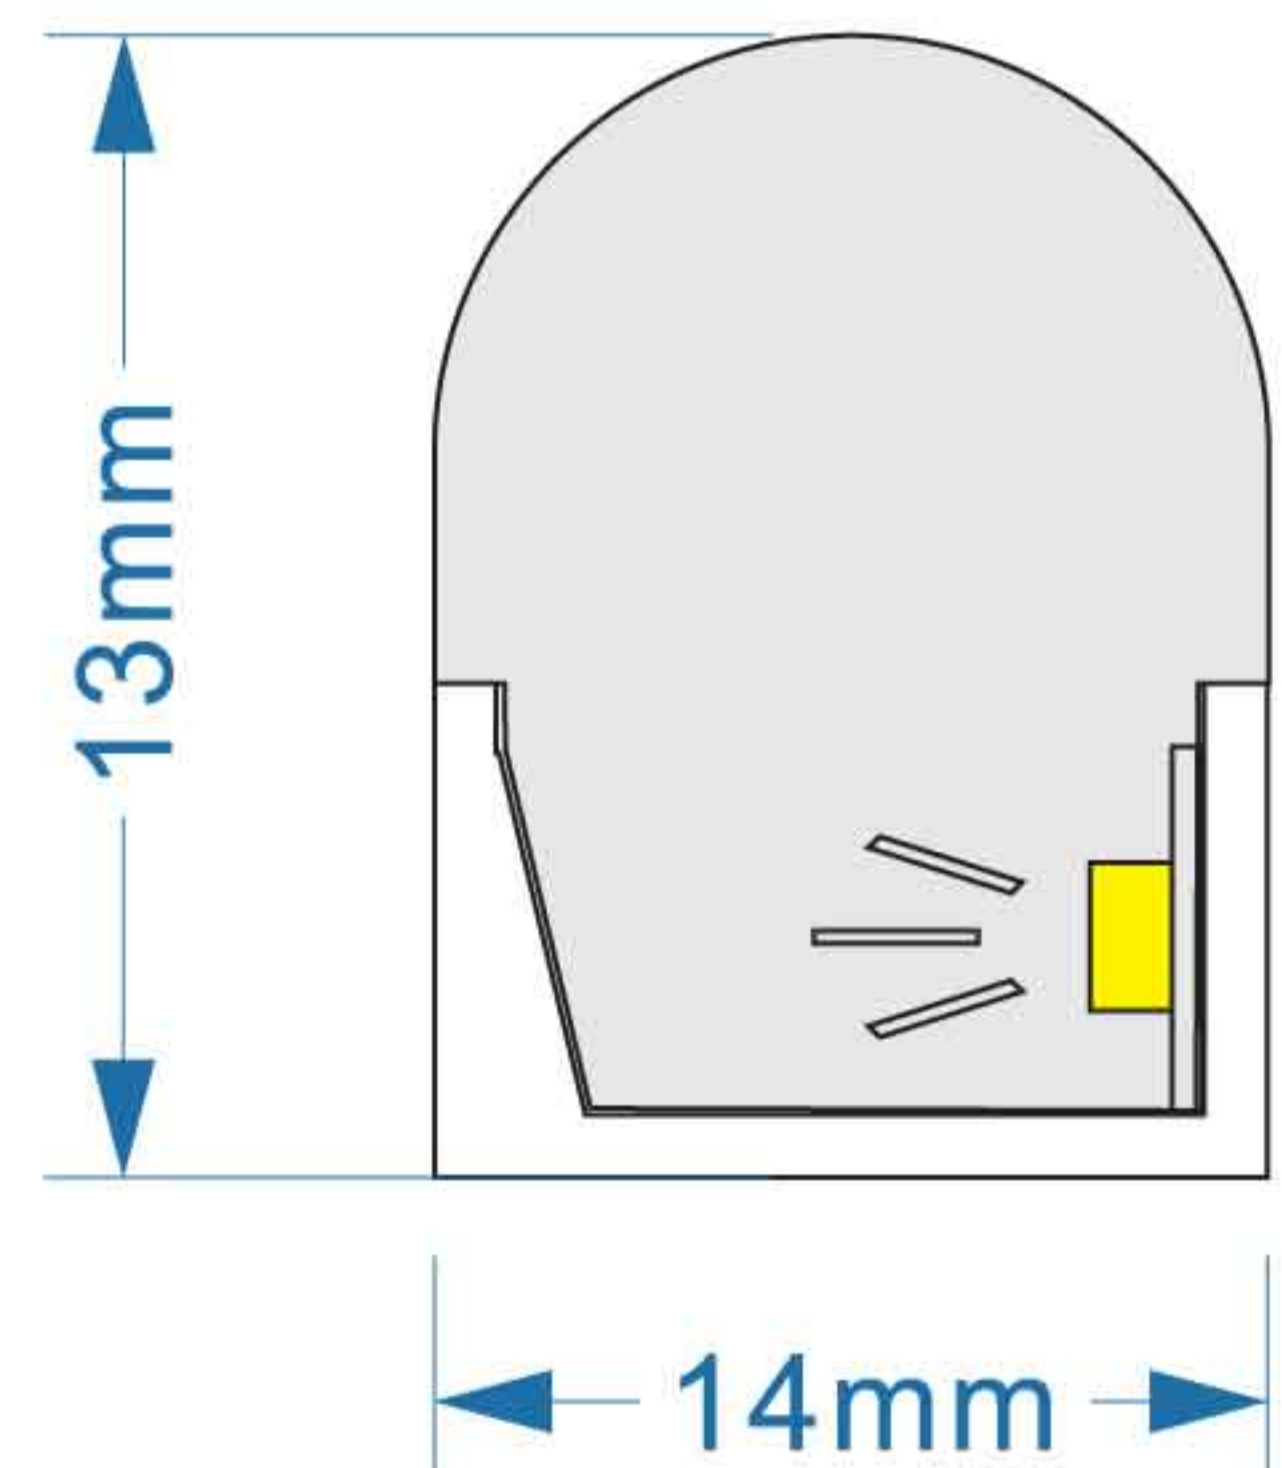

Horizon Bendable

Part#	Color	Length	Input	Power/Ft.	Mount Clips
07201	Daylight	16ft.	24vDC.	4.5w	16pcs
07202	Warm White	16ft.	24vDC.	4.5w	16pcs
07203	Red	16ft.	24vDC.	4.5w	16pcs
07204	Blue	16ft.	24vDC.	4.5w	16pcs
07205	Green	16ft.	24vDC.	4.5w	16pcs
07206	Orange	16ft.	24vDC.	4.5w	16pcs
07208	Yellow	16ft.	24vDC.	4.5w	16pcs

Length: Default length is 16ft., Customized size can be 12-32ft

Color: Daylight, Warm White, Red, Blue, Green, Yellow, Orange

UL/ULc: UL/ULc listed as low voltage luminaire, 24v Input. 12v version available for special order

Packaging: 16 Ft. Wheel / Box

Multiple Listing: UL/ULc Multiple Listing service available

OEM INFO