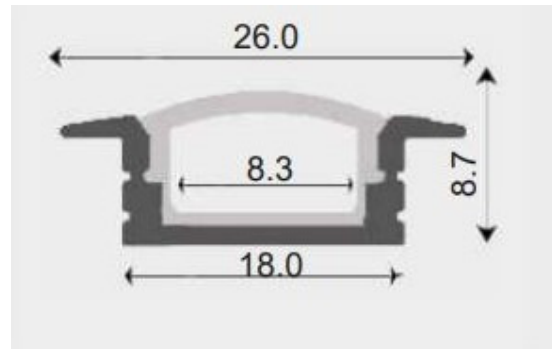

DECORATIVE SLEEK DESIGN ALUMINUM PROFILE EXTRUSION

RECESSED WATERPROOF W/LENS

- USE FOR ALL TYPES LED STRIP LIGHT
- CUSTOM LENGTHS AVAILABLE

PART #	CLC/FX-EXTRN-WP-T5
LENGTH	118"
MATERIAL	ALUMINUM
FINISH	CLEAR ANODIZED
DIMENSION width/ height	OD 26mm x8.7mm ID 8.3mm x 18mm
Accessories	END CAPS / MOUNTING CLIPS
LENS	FROSTED
UNIT WEIGHT	160g