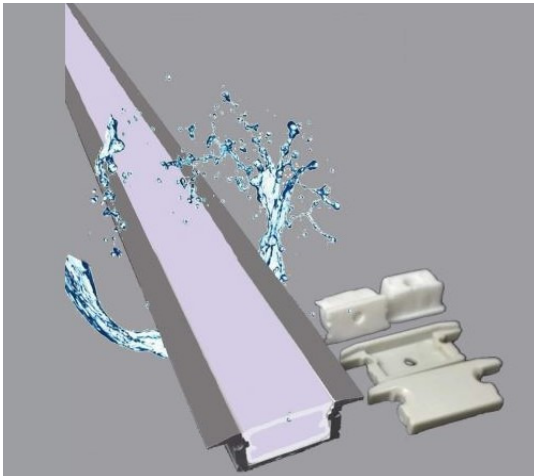

DECORATIVE SLEEK DESIGN ALUMINUM PROFILE EXTRUSION

RECESSED WATERPROOF W/LENS

- USE FOR ALL TYPES LED STRIP LIGHT
- CUSTOM LENGTHS AVAILABLE

PART #	CLC/FX-EXTRN-WP-T5
LENGTH	118"
MATERIAL	ALUMINUM
FINISH	CLEAR ANODIZED
DIMENSION width/ height	OD 26mm x8.7mm ID 8.3mm x 18mm
Accessories	END CAPS / MOUNTING CLIPS
LENS	FROSTED
UNIT WEIGHT	160g