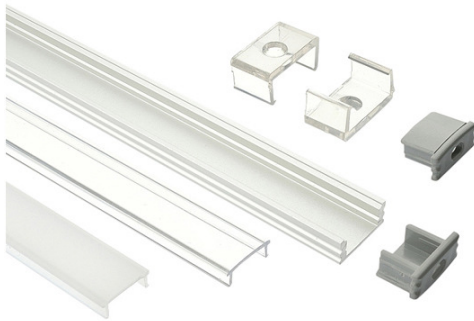

CREATIVE LIGHT CONCEPTS

DECORATIVE SLEEK DESIGN ALUMINUM PROFILE EXTRUSION

RECESSED

- USE FOR ALL TYPES LED STRIP LIGHT
- CUSTOM LENGTHS AVAILABLE

PART #	CLC/FX-EXTRN-2810
LENGTH	46"
MATERIAL	ALUMINUM
FINISH	CLEAR ANODIZED
DIMENSION width/ height	25mm x10mm
Accessories	END CAPS / MOUNTING CLIPS
LENS	FROSTED
UNIT WEIGHT	168g

creativelightconcepts.com

10-146 Citation dr. Concord , ON L4K 2S8

CREATIVE LIGHT CONCEPTS

DECORATIVE SLEEK DESIGN ALUMINUM PROFILE EXTRUSION

SLIM SURFACE W/LENS

- USE FOR ALL TYPES LED STRIP LIGHT
- CUSTOM LENGTHS AVAILABLE

PART #	CLC/FX-EXTRN-301
LENGTH	46"
MATERIAL	ALUMINUM
FINISH	CLEAR ANODIZED
DIMENSION width/ height	7mm x17.5mm
Accessories	END CAPS / MOUNTING CLIPS
LENS	FROSTED
UNIT WEIGHT	160g

CREATIVE LIGHT CONCEPTS

DECORATIVE SLEEK DESIGN ALUMINUM PROFILE EXTRUSION

RECESSED

- USE FOR ALL TYPES LED STRIP LIGHT
- CUSTOM LENGTHS AVAILABLE

PART #	CLC/FX-EXTRN-302
LENGTH	46"
MATERIAL	ALUMINUM
FINISH	CLEAR ANODIZED
DIMENSION width/ height	17.5mm x7mm
Accessories	END CAPS / MOUNTING CLIPS
LENS	FROSTED
UNIT WEIGHT	145g