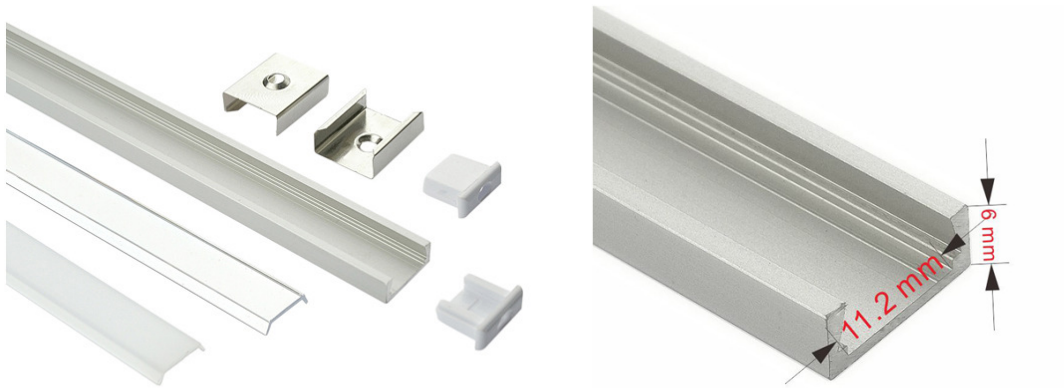

CREATIVE LIGHT CONCEPTS

DECORATIVE SLEEK DESIGN ALUMINUM PROFILE EXTRUSION

SURFACE W/LENS

- USE FOR ALL TYPES LED STRIP LIGHT
- CUSTOM LENGTHS AVAILABLE

PART #	CLC/FX-EXTRN-306
LENGTH	46"
MATERIAL	ALUMINUM
FINISH	CLEAR ANODIZED
DIMENSION width/ height	17.2mm x15.3mm
Accessories	END CAPS / MOUNTING CLIPS
LENS	FROSTED
UNIT WEIGHT	185g

CREATIVE LIGHT CONCEPTS

DECORATIVE SLEEK DESIGN ALUMINUM PROFILE EXTRUSION

SLIM SURFACE W/LENS

- USE FOR ALL TYPES LED STRIP LIGHT
- CUSTOM LENGTHS AVAILABLE

PART #	CLC/FX-EXTRN-307
LENGTH	46"
MATERIAL	ALUMINUM
FINISH	CLEAR ANODIZED
DIMENSION width/ height	15.2mm x6mm
Accessories	END CAPS / MOUNTING CLIPS
LENS	FROSTED
UNIT WEIGHT	160g

CREATIVE LIGHT CONCEPTS

DECORATIVE SLEEK DESIGN ALUMINUM PROFILE EXTRUSION

CORNER W/CONVEX LENS

- USE FOR ALL TYPES LED STRIP LIGHT
- CUSTOM LENGTHS AVAILABLE

PART #	CLC/FX-EXTRN-308
LENGTH	46"
MATERIAL	ALUMINUM
FINISH	CLEAR ANODIZED
DIMENSION width/ height	16mm x16mm
Accessories	END CAPS / MOUNTING CLIPS
LENS	FROSTED CONVEX
UNIT WEIGHT	220g

CREATIVE LIGHT CONCEPTS

DECORATIVE SLEEK DESIGN ALUMINUM PROFILE EXTRUSION

CORNER W/HALF CONVEX LENS

- USE FOR ALL TYPES LED STRIP LIGHT
- CUSTOM LENGTHS AVAILABLE

PART #	CLC/FX-EXTRN-309
LENGTH	46"
MATERIAL	ALUMINUM
FINISH	CLEAR ANODIZED
DIMENSION width/ height	18.3mm x18.3mm
Accessories	END CAPS / MOUNTING CLIPS
LENS	FROSTED HALF CONVEX
UNIT WEIGHT	290g