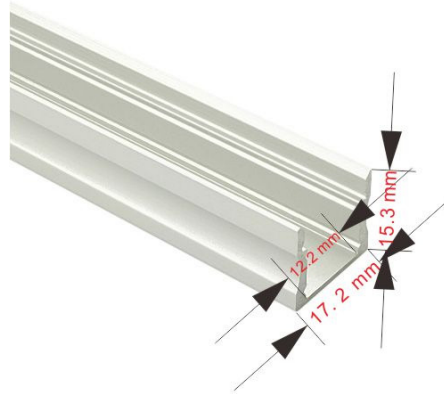

DECORATIVE SLEEK DESIGN ALUMINUM PROFILE EXTRUSION

RECESSED

- USE FOR ALL TYPES LED STRIP LIGHT
- CUSTOM LENGTHS AVAILABLE

PART #	CLC/FX-EXTRN-302
LENGTH	46"
MATERIAL	ALUMINUM
FINISH	CLEAR ANODIZED
DIMENSION width/ height	17.5mm x7mm
Accessories	END CAPS / MOUNTING CLIPS
LENS	FROSTED
UNIT WEIGHT	145g

CREATIVE LIGHT CONCEPTS

DECORATIVE SLEEK DESIGN ALUMINUM PROFILE EXTRUSION

DISPLAY W/POST

- USE FOR ALL TYPES LED STRIP LIGHT
- CUSTOM LENGTHS AVAILABLE

PART #	CLC/FX-EXTRN-304
LENGTH	46"
MATERIAL	ALUMINUM
FINISH	CLEAR ANODIZED
DIMENSION width/ height	18.5mm x15.15mm
Accessories	PAIR OF 12" POSTS
LENS	NONE
UNIT WEIGHT	145g

CREATIVE LIGHT CONCEPTS

DECORATIVE SLEEK DESIGN ALUMINUM PROFILE EXTRUSION

SURFACE W/LENS

- USE FOR ALL TYPES LED STRIP LIGHT
- CUSTOM LENGTHS AVAILABLE

PART #	CLC/FX-EXTRN-306
LENGTH	46"
MATERIAL	ALUMINUM
FINISH	CLEAR ANODIZED
DIMENSION width/ height	17.2mm x15.3mm
Accessories	END CAPS / MOUNTING CLIPS
LENS	FROSTED
UNIT WEIGHT	185g

CREATIVE LIGHT CONCEPTS

DECORATIVE SLEEK DESIGN ALUMINUM PROFILE EXTRUSION

SLIM SURFACE W/LENS

- USE FOR ALL TYPES LED STRIP LIGHT
- CUSTOM LENGTHS AVAILABLE

PART #	CLC/FX-EXTRN-307
LENGTH	46"
MATERIAL	ALUMINUM
FINISH	CLEAR ANODIZED
DIMENSION width/ height	15.2mm x6mm
Accessories	END CAPS / MOUNTING CLIPS
LENS	FROSTED
UNIT WEIGHT	160g