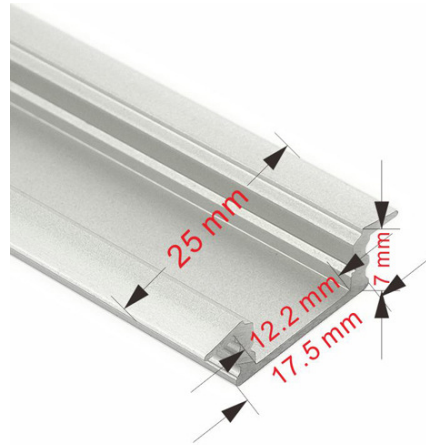

CREATIVE LIGHT CONCEPTS

DECORATIVE SLEEK DESIGN ALUMINUM PROFILE EXTRUSION

RECESSED

- USE FOR ALL TYPES LED STRIP LIGHT
- CUSTOM LENGTHS AVAILABLE

PART #	CLC/FX-EXTRN-2810
LENGTH	46"
MATERIAL	ALUMINUM
FINISH	CLEAR ANODIZED
DIMENSION width/ height	25mm x10mm
Accessories	END CAPS / MOUNTING CLIPS
LENS	FROSTED
UNIT WEIGHT	168g

PART #	CLC/FX-EXTRN-301
LENGTH	46"
MATERIAL	ALUMINUM
FINISH	CLEAR ANODIZED
DIMENSION width/ height	7mm x17.5mm
Accessories	END CAPS / MOUNTING CLIPS
LENS	FROSTED
UNIT WEIGHT	160g

CREATIVE LIGHT CONCEPTS

DECORATIVE SLEEK DESIGN ALUMINUM PROFILE EXTRUSION

RECESSED

- USE FOR ALL TYPES LED STRIP LIGHT
- CUSTOM LENGTHS AVAILABLE

PART #	CLC/FX-EXTRN-302
LENGTH	46"
MATERIAL	ALUMINUM
FINISH	CLEAR ANODIZED
DIMENSION width/ height	17.5mm x7mm
Accessories	END CAPS / MOUNTING CLIPS
LENS	FROSTED
UNIT WEIGHT	145g

CREATIVE LIGHT CONCEPTS

DECORATIVE SLEEK DESIGN ALUMINUM PROFILE EXTRUSION

CORNER W/HALF CONVEX LENS

- USE FOR ALL TYPES LED STRIP LIGHT
- CUSTOM LENGTHS AVAILABLE

PART #	CLC/FX-EXTRN-309
LENGTH	46"
MATERIAL	ALUMINUM
FINISH	CLEAR ANODIZED
DIMENSION width/ height	18.3mm x18.3mm
Accessories	END CAPS / MOUNTING CLIPS
LENS	FROSTED HALF CONVEX
UNIT WEIGHT	290g