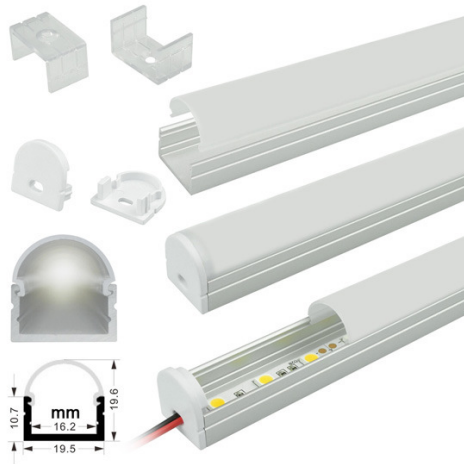

CREATIVE LIGHT CONCEPTS

DECORATIVE SLEEK DESIGN ALUMINUM PROFILE EXTRUSION

SLIM SURFACE W/LENS

- USE FOR ALL TYPES LED STRIP LIGHT
- CUSTOM LENGTHS AVAILABLE

PART #	CLC/FX-EXTRN-307
LENGTH	46"
MATERIAL	ALUMINUM
FINISH	CLEAR ANODIZED
DIMENSION width/ height	15.2mm x6mm
Accessories	END CAPS / MOUNTING CLIPS
LENS	FROSTED
UNIT WEIGHT	160g

CREATIVE LIGHT CONCEPTS

DECORATIVE SLEEK DESIGN ALUMINUM PROFILE EXTRUSION

CORNER W/CONVEX LENS

- USE FOR ALL TYPES LED STRIP LIGHT
- CUSTOM LENGTHS AVAILABLE

PART #	CLC/FX-EXTRN-308
LENGTH	46"
MATERIAL	ALUMINUM
FINISH	CLEAR ANODIZED
DIMENSION width/ height	16mm x16mm
Accessories	END CAPS / MOUNTING CLIPS
LENS	FROSTED CONVEX
UNIT WEIGHT	220g

CREATIVE LIGHT CONCEPTS

DECORATIVE SLEEK DESIGN ALUMINUM PROFILE EXTRUSION

CORNER W/HALF CONVEX LENS

- USE FOR ALL TYPES LED STRIP LIGHT
- CUSTOM LENGTHS AVAILABLE

PART #	CLC/FX-EXTRN-309
LENGTH	46"
MATERIAL	ALUMINUM
FINISH	CLEAR ANODIZED
DIMENSION width/ height	18.3mm x18.3mm
Accessories	END CAPS / MOUNTING CLIPS
LENS	FROSTED HALF CONVEX
UNIT WEIGHT	290g

CREATIVE LIGHT CONCEPTS

DECORATIVE SLEEK DESIGN ALUMINUM PROFILE EXTRUSION

SURFACE W/ CONVEX HALF MOON LENS

- USE FOR ALL TYPES LED STRIP LIGHT
- CUSTOM LENGTHS AVAILABLE

PART #	CLC/FX-EXTRN-310
LENGTH	46"
MATERIAL	ALUMINUM
FINISH	CLEAR ANODIZED
DIMENSION width/ height	19.6mm x19.5mm
Accessories	END CAPS / MOUNTING CLIPS
LENS	FROSTED HALF MOON
UNIT WEIGHT	185g