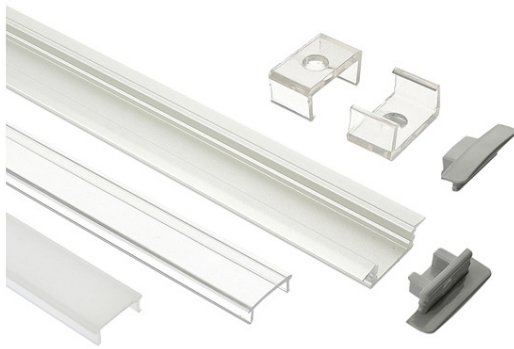

CREATIVE LIGHT CONCEPTS

DECORATIVE SLEEK DESIGN ALUMINUM PROFILE EXTRUSION

RECESSED

- USE FOR ALL TYPES LED STRIP LIGHT
- CUSTOM LENGTHS AVAILABLE

PART #	CLC/FX-EXTRN-2810
LENGTH	46"
MATERIAL	ALUMINUM
FINISH	CLEAR ANODIZED
DIMENSION width/ height	25mm x10mm
Accessories	END CAPS / MOUNTING CLIPS
LENS	FROSTED
UNIT WEIGHT	168g

PART #	CLC/FX-EXTRN-301
LENGTH	46"
MATERIAL	ALUMINUM
FINISH	CLEAR ANODIZED
DIMENSION width/ height	7mm x17.5mm
Accessories	END CAPS / MOUNTING CLIPS
LENS	FROSTED
UNIT WEIGHT	160g

CREATIVE LIGHT CONCEPTS

DECORATIVE SLEEK DESIGN ALUMINUM PROFILE EXTRUSION

RECESSED

- USE FOR ALL TYPES LED STRIP LIGHT
- CUSTOM LENGTHS AVAILABLE

PART #	CLC/FX-EXTRN-302
LENGTH	46"
MATERIAL	ALUMINUM
FINISH	CLEAR ANODIZED
DIMENSION width/ height	17.5mm x7mm
Accessories	END CAPS / MOUNTING CLIPS
LENS	FROSTED
UNIT WEIGHT	145g

CREATIVE LIGHT CONCEPTS

DECORATIVE SLEEK DESIGN ALUMINUM PROFILE EXTRUSION

DISPLAY W/POST

- USE FOR ALL TYPES LED STRIP LIGHT
- CUSTOM LENGTHS AVAILABLE

PART #	CLC/FX-EXTRN-304
LENGTH	46"
MATERIAL	ALUMINUM
FINISH	CLEAR ANODIZED
DIMENSION width/ height	18.5mm x15.15mm
Accessories	PAIR OF 12" POSTS
LENS	NONE
UNIT WEIGHT	145g