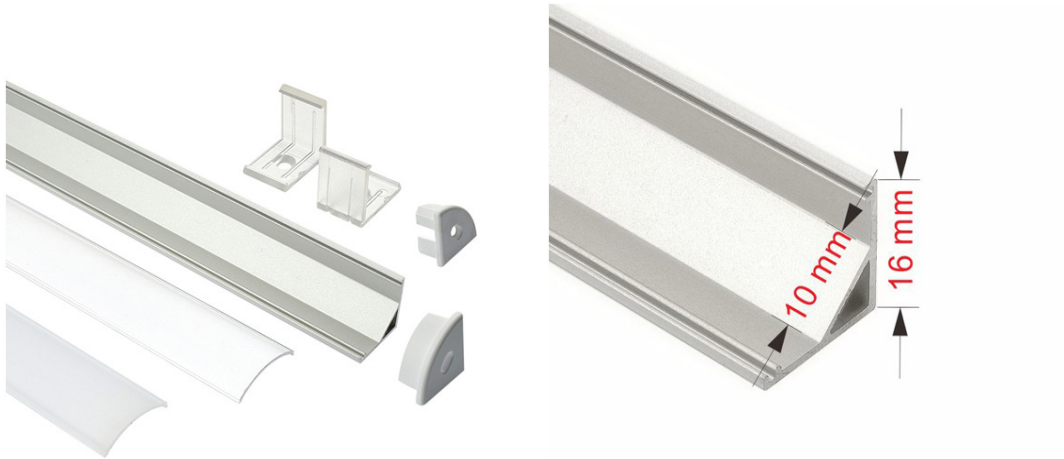

CREATIVE LIGHT CONCEPTS

DECORATIVE SLEEK DESIGN ALUMINUM PROFILE EXTRUSION

SURFACE W/LENS

- USE FOR ALL TYPES LED STRIP LIGHT
- CUSTOM LENGTHS AVAILABLE

PART #	CLC/FX-EXTRN-306
LENGTH	46"
MATERIAL	ALUMINUM
FINISH	CLEAR ANODIZED
DIMENSION width/ height	17.2mm x15.3mm
Accessories	END CAPS / MOUNTING CLIPS
LENS	FROSTED
UNIT WEIGHT	185g

CREATIVE LIGHT CONCEPTS

DECORATIVE SLEEK DESIGN ALUMINUM PROFILE EXTRUSION

SLIM SURFACE W/LENS

- USE FOR ALL TYPES LED STRIP LIGHT
- CUSTOM LENGTHS AVAILABLE

PART #	CLC/FX-EXTRN-307
LENGTH	46"
MATERIAL	ALUMINUM
FINISH	CLEAR ANODIZED
DIMENSION width/ height	15.2mm x6mm
Accessories	END CAPS / MOUNTING CLIPS
LENS	FROSTED
UNIT WEIGHT	160g

CREATIVE LIGHT CONCEPTS

DECORATIVE SLEEK DESIGN ALUMINUM PROFILE EXTRUSION

CORNER W/CONVEX LENS

- USE FOR ALL TYPES LED STRIP LIGHT
- CUSTOM LENGTHS AVAILABLE

PART #	CLC/FX-EXTRN-308
LENGTH	46"
MATERIAL	ALUMINUM
FINISH	CLEAR ANODIZED
DIMENSION width/ height	16mm x16mm
Accessories	END CAPS / MOUNTING CLIPS
LENS	FROSTED CONVEX
UNIT WEIGHT	220g

CREATIVE LIGHT CONCEPTS

DECORATIVE SLEEK DESIGN ALUMINUM PROFILE EXTRUSION

CORNER W/HALF CONVEX LENS

- USE FOR ALL TYPES LED STRIP LIGHT
- CUSTOM LENGTHS AVAILABLE

PART #	CLC/FX-EXTRN-309
LENGTH	46"
MATERIAL	ALUMINUM
FINISH	CLEAR ANODIZED
DIMENSION width/ height	18.3mm x18.3mm
Accessories	END CAPS / MOUNTING CLIPS
LENS	FROSTED HALF CONVEX
UNIT WEIGHT	290g