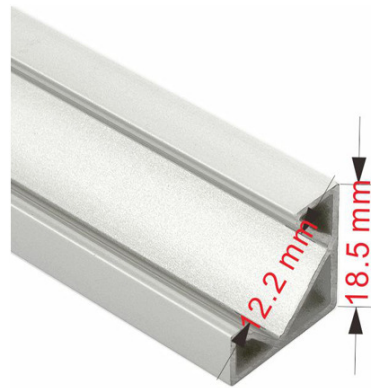

CREATIVE LIGHT CONCEPTS

DECORATIVE SLEEK DESIGN ALUMINUM PROFILE EXTRUSION

SLIM SURFACE W/LENS

- USE FOR ALL TYPES LED STRIP LIGHT
- CUSTOM LENGTHS AVAILABLE

PART #	CLC/FX-EXTRN-307
LENGTH	46"
MATERIAL	ALUMINUM
FINISH	CLEAR ANODIZED
DIMENSION width/ height	15.2mm x6mm
Accessories	END CAPS / MOUNTING CLIPS
LENS	FROSTED
UNIT WEIGHT	160g

CREATIVE LIGHT CONCEPTS

DECORATIVE SLEEK DESIGN ALUMINUM PROFILE EXTRUSION

CORNER W/CONVEX LENS

- USE FOR ALL TYPES LED STRIP LIGHT
- CUSTOM LENGTHS AVAILABLE

PART #	CLC/FX-EXTRN-308
LENGTH	46"
MATERIAL	ALUMINUM
FINISH	CLEAR ANODIZED
DIMENSION width/ height	16mm x16mm
Accessories	END CAPS / MOUNTING CLIPS
LENS	FROSTED CONVEX
UNIT WEIGHT	220g

CREATIVE LIGHT CONCEPTS

DECORATIVE SLEEK DESIGN ALUMINUM PROFILE EXTRUSION

CORNER W/HALF CONVEX LENS

- USE FOR ALL TYPES LED STRIP LIGHT
- CUSTOM LENGTHS AVAILABLE

PART #	CLC/FX-EXTRN-309
LENGTH	46"
MATERIAL	ALUMINUM
FINISH	CLEAR ANODIZED
DIMENSION width/ height	18.3mm x18.3mm
Accessories	END CAPS / MOUNTING CLIPS
LENS	FROSTED HALF CONVEX
UNIT WEIGHT	290g

CREATIVE LIGHT CONCEPTS

DECORATIVE SLEEK DESIGN ALUMINUM PROFILE EXTRUSION

SURFACE W/ CONVEX HALF MOON LENS

- USE FOR ALL TYPES LED STRIP LIGHT
- CUSTOM LENGTHS AVAILABLE

PART #	CLC/FX-EXTRN-310
LENGTH	46"
MATERIAL	ALUMINUM
FINISH	CLEAR ANODIZED
DIMENSION width/ height	19.6mm x19.5mm
Accessories	END CAPS / MOUNTING CLIPS
LENS	FROSTED HALF MOON
UNIT WEIGHT	185g