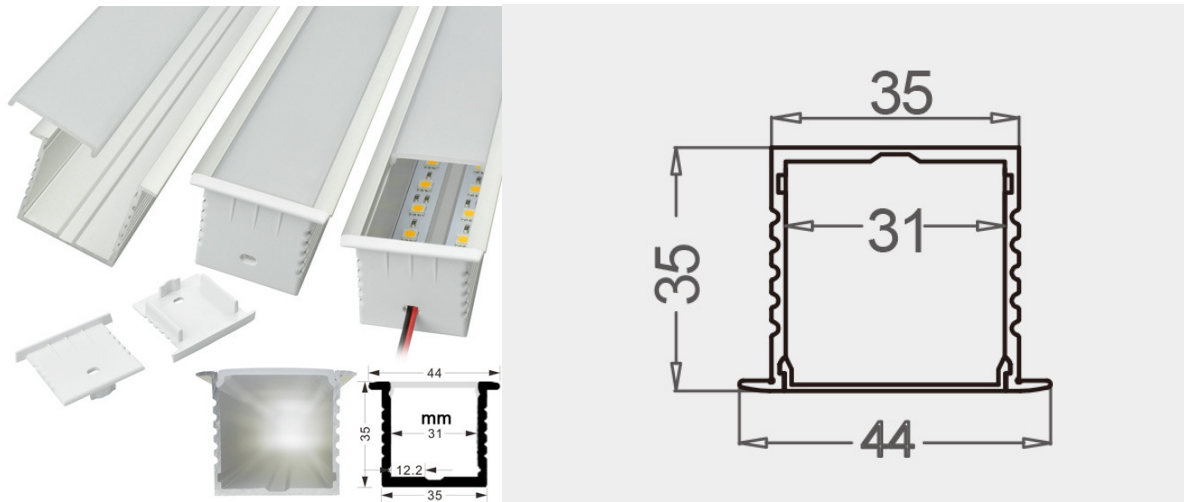

CREATIVE LIGHT CONCEPTS

DECORATIVE SLEEK DESIGN ALUMINUM PROFILE EXTRUSION

CORNER W/HALF CONVEX LENS

- USE FOR ALL TYPES LED STRIP LIGHT
- CUSTOM LENGTHS AVAILABLE

PART #	CLC/FX-EXTRN-309
LENGTH	46"
MATERIAL	ALUMINUM
FINISH	CLEAR ANODIZED
DIMENSION width/ height	18.3mm x18.3mm
Accessories	END CAPS / MOUNTING CLIPS
LENS	FROSTED HALF CONVEX
UNIT WEIGHT	290g

CREATIVE LIGHT CONCEPTS

DECORATIVE SLEEK DESIGN ALUMINUM PROFILE EXTRUSION

SURFACE W/ CONVEX HALF MOON LENS

- USE FOR ALL TYPES LED STRIP LIGHT
- CUSTOM LENGTHS AVAILABLE

PART #	CLC/FX-EXTRN-310
LENGTH	46"
MATERIAL	ALUMINUM
FINISH	CLEAR ANODIZED
DIMENSION width/ height	19.6mm x19.5mm
Accessories	END CAPS / MOUNTING CLIPS
LENS	FROSTED HALF MOON
UNIT WEIGHT	185g

CREATIVE LIGHT CONCEPTS

DECORATIVE SLEEK DESIGN ALUMINUM PROFILE EXTRUSION

RECESSED W/ LENS

- USE FOR ALL TYPES LED STRIP LIGHT
- CUSTOM LENGTHS AVAILABLE

PART #	CLC/FX-EXTRN-311
LENGTH	46"
MATERIAL	ALUMINUM
FINISH	CLEAR ANODIZED
DIMENSION width/ height	34mm x28mm
Accessories	END CAPS / MOUNTING CLIPS
LENS	FROSTED
UNIT WEIGHT	390g

CREATIVE LIGHT CONCEPTS

DECORATIVE SLEEK DESIGN ALUMINUM PROFILE EXTRUSION

COMES IN SURFACE OR RECESSED W/ LENS

- USE FOR ALL TYPES LED STRIP LIGHT
- CUSTOM LENGTHS AVAILABLE

PART #	CLC/FX-EXTRN-312
LENGTH	46"
MATERIAL	ALUMINUM
FINISH	CLEAR ANODIZED
DIMENSION width/ height	35mm x44mm
Accessories	END CAPS / MOUNTING CLIPS
LENS	FROSTED
UNIT WEIGHT	390g