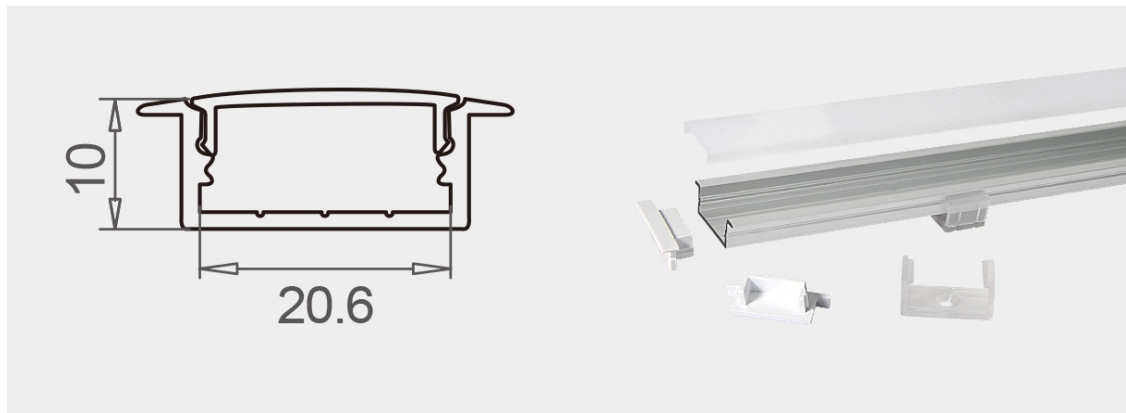

CREATIVE LIGHT CONCEPTS

DECORATIVE SLEEK DESIGN ALUMINUM PROFILE EXTRUSION

RECESSED

- USE FOR ALL TYPES LED STRIP LIGHT
- CUSTOM LENGTHS AVAILABLE

PART #	CLC/FX-EXTRN-2810
LENGTH	46"
MATERIAL	ALUMINUM
FINISH	CLEAR ANODIZED
DIMENSION width/ height	25mm x10mm
Accessories	END CAPS / MOUNTING CLIPS
LENS	FROSTED
UNIT WEIGHT	168g

PART #	CLC/FX-EXTRN-301
LENGTH	46"
MATERIAL	ALUMINUM
FINISH	CLEAR ANODIZED
DIMENSION width/ height	7mm x17.5mm
Accessories	END CAPS / MOUNTING CLIPS
LENS	FROSTED
UNIT WEIGHT	160g

CREATIVE LIGHT CONCEPTS

DECORATIVE SLEEK DESIGN ALUMINUM PROFILE EXTRUSION

RECESSED

- USE FOR ALL TYPES LED STRIP LIGHT
- CUSTOM LENGTHS AVAILABLE

PART #	CLC/FX-EXTRN-302
LENGTH	46"
MATERIAL	ALUMINUM
FINISH	CLEAR ANODIZED
DIMENSION width/ height	17.5mm x7mm
Accessories	END CAPS / MOUNTING CLIPS
LENS	FROSTED
UNIT WEIGHT	145g

CREATIVE LIGHT CONCEPTS

DECORATIVE SLEEK DESIGN ALUMINUM PROFILE EXTRUSION

DISPLAY W/POST

- USE FOR ALL TYPES LED STRIP LIGHT
- CUSTOM LENGTHS AVAILABLE

PART #	CLC/FX-EXTRN-304
LENGTH	46"
MATERIAL	ALUMINUM
FINISH	CLEAR ANODIZED
DIMENSION width/ height	18.5mm x15.15mm
Accessories	PAIR OF 12" POSTS
LENS	NONE
UNIT WEIGHT	145g